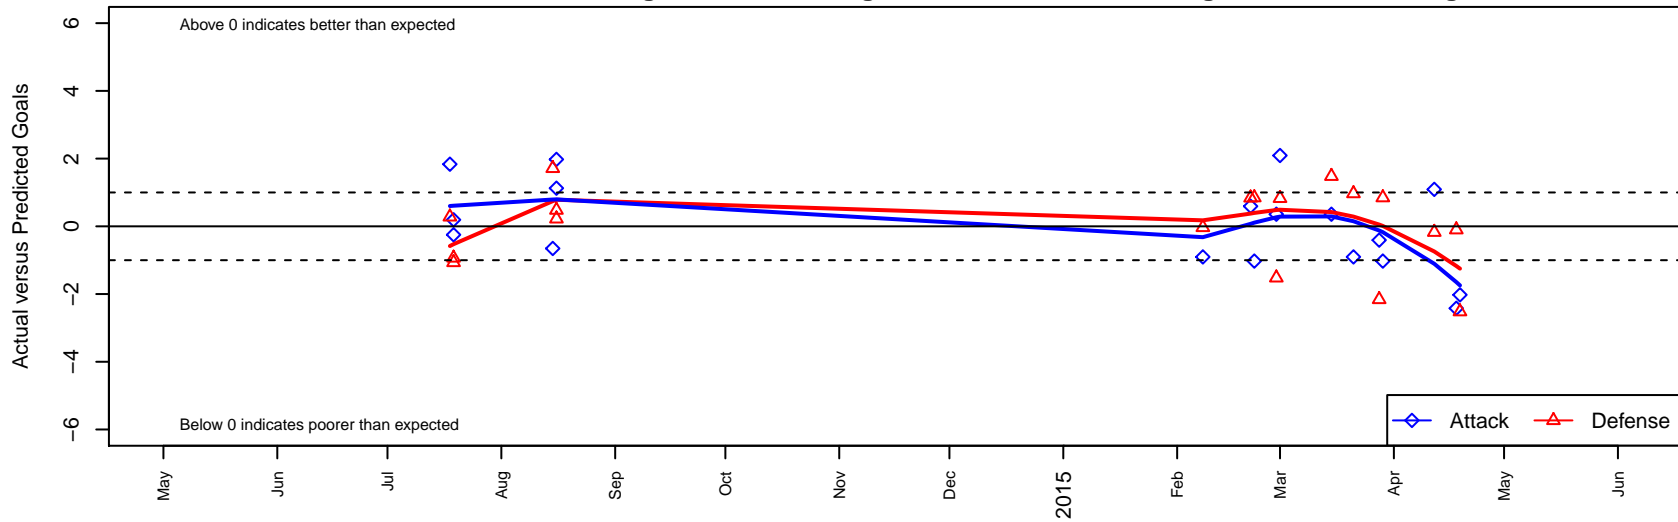

MRFC Blue G99

Mount Rainier FC
 Bonney Lake, WA
 G99 total strength=1182
 attack=4.28 defense=3.3
 spr league = Win PSPL Classic 1 U15
 notes= Painter 2013; Reign

alt names used:
 MRFC GU99
 MRFC GU99
 MRFC G99 Blue
 MT. RAINIER FC MRFC 99 BLUE (WA)

Venues played:
 2014 KITG GU15 Green
 2014 Skagit Super Cup U15 Gold
 2014 Win PSPL Classic 1 U15
 2014 WA Cup GU15 Bronze/Silver U15

MRFC Blue G99
 Dots are actual minus expected GF (blue circles) and GA (red triangles).
 Blue line is smoothed change in attack strength. Red is smoothed change in defense strength.

**attack and defense variance (black dot)
relative to other teams
and top 10 in region**

**attack and defense rating
relative to others at age
and all opponents in last 13 months**

**attack and defense rating
relative to others at age
and all opponents in last 13 months**

Performance relative to 13 month average

Performance relative to 13 month average

Distribution of opponents
 Red = Lose zone, Blue = Win zone, Green = Even
 Black line separates win/lose zones

lot. A=Neither has attack advantage, B=Opponent has both attack and defense advantage, C=Opponent has both attack and defense disadvantage, D=Both have