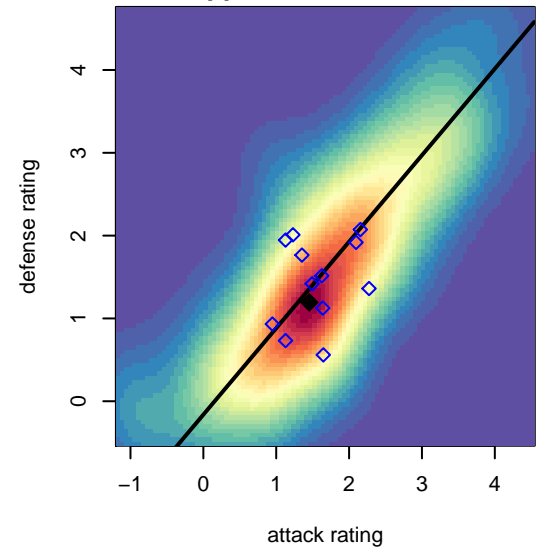

Venues played:
 2014 KITG GU15 Green
 2014 Skagit Super Cup U15 Gold
 2014 Win PSPL Classic 1 U15
 2014 WA Cup GU15 Bronze/Silver U15

MRFC Blue G99
 Dots are actual minus expected GF (blue circles) and GA (red triangles).
 Blue line is smoothed change in attack strength. Red is smoothed change in defense strength.

**attack and defense variance (black dot)
relative to other teams
and top 10 in region**

**attack and defense rating
relative to others at age
and all opponents in last 13 months**

**attack and defense rating
relative to others at age
and all opponents in last 13 months**

Performance relative to 13 month average

Performance relative to 13 month average

Distribution of opponents
 Red = Lose zone, Blue = Win zone, Green = Even
 Black line separates win/lose zones

lot. A=Neither has attack advantage, B=Opponent has both attack and defense advantage, C=Opponent has both attack and defense disadvantage, D=Both have