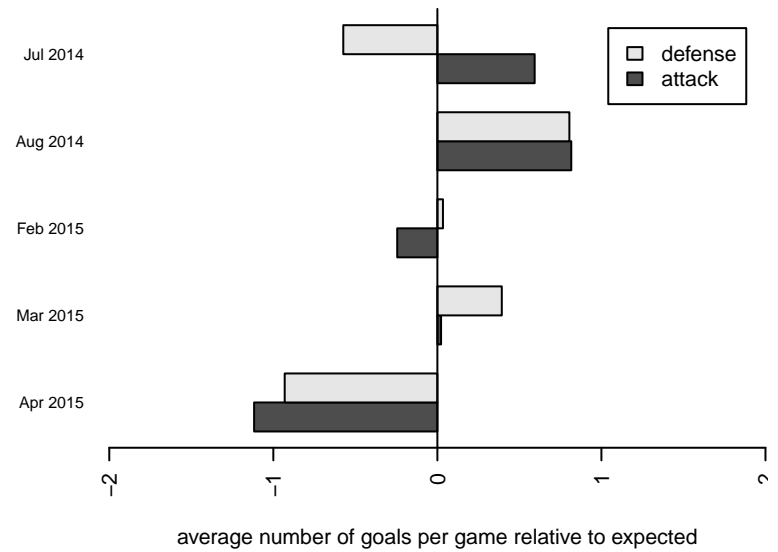

Venues played:
 2014 KITG GU15 Green
 2014 Skagit Super Cup U15 Gold
 2014 Win PSPL Classic 1 U15
 2014 WA Cup GU15 Bronze/Silver U15

MRFC Blue G99
 Dots are actual minus expected GF (blue circles) and GA (red triangles).
 Blue line is smoothed change in attack strength. Red is smoothed change in defense strength.

**attack and defense variance (black dot)
relative to other teams
and top 10 in region**

**attack and defense rating
relative to others at age
and all opponents in last 13 months**

**attack and defense rating
relative to others at age
and all opponents in last 13 months**

Performance relative to 13 month average

Performance relative to 13 month average

Distribution of opponents
 Red = Lose zone, Blue = Win zone, Green = Even
 Black line separates win/lose zones

lot. A=Neither has attack advantage, B=Opponent has both attack and defense advantage, C=Opponent has both attack and defense disadvantage, D=Both have