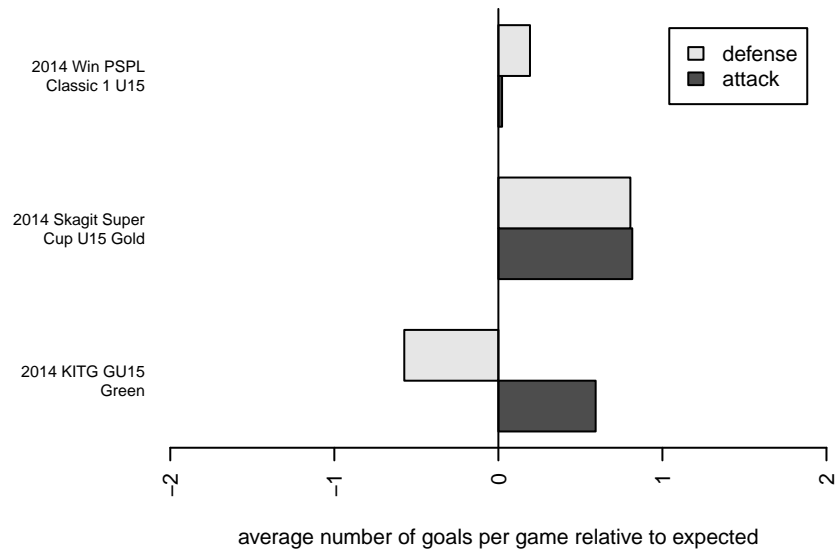

Venues played:
 2014 KITG GU15 Green
 2014 Skagit Super Cup U15 Gold
 2014 Win PSPL Classic 1 U15
 2014 WA Cup GU15 Bronze/Silver U15

MRFC Blue G99
 Dots are actual minus expected GF (blue circles) and GA (red triangles).
 Blue line is smoothed change in attack strength. Red is smoothed change in defense strength.

**attack and defense variance (black dot)
relative to other teams
and top 10 in region**

**attack and defense rating
relative to others at age
and all opponents in last 13 months**

**attack and defense rating
relative to others at age
and all opponents in last 13 months**

Performance relative to 13 month average

Performance relative to 13 month average

Distribution of opponents
 Red = Lose zone, Blue = Win zone, Green = Even
 Black line separates win/lose zones

lot. A=Neither has attack advantage, B=Opponent has both attack and defense advantage, C=Opponent has both attack and defense disadvantage, D=Both have